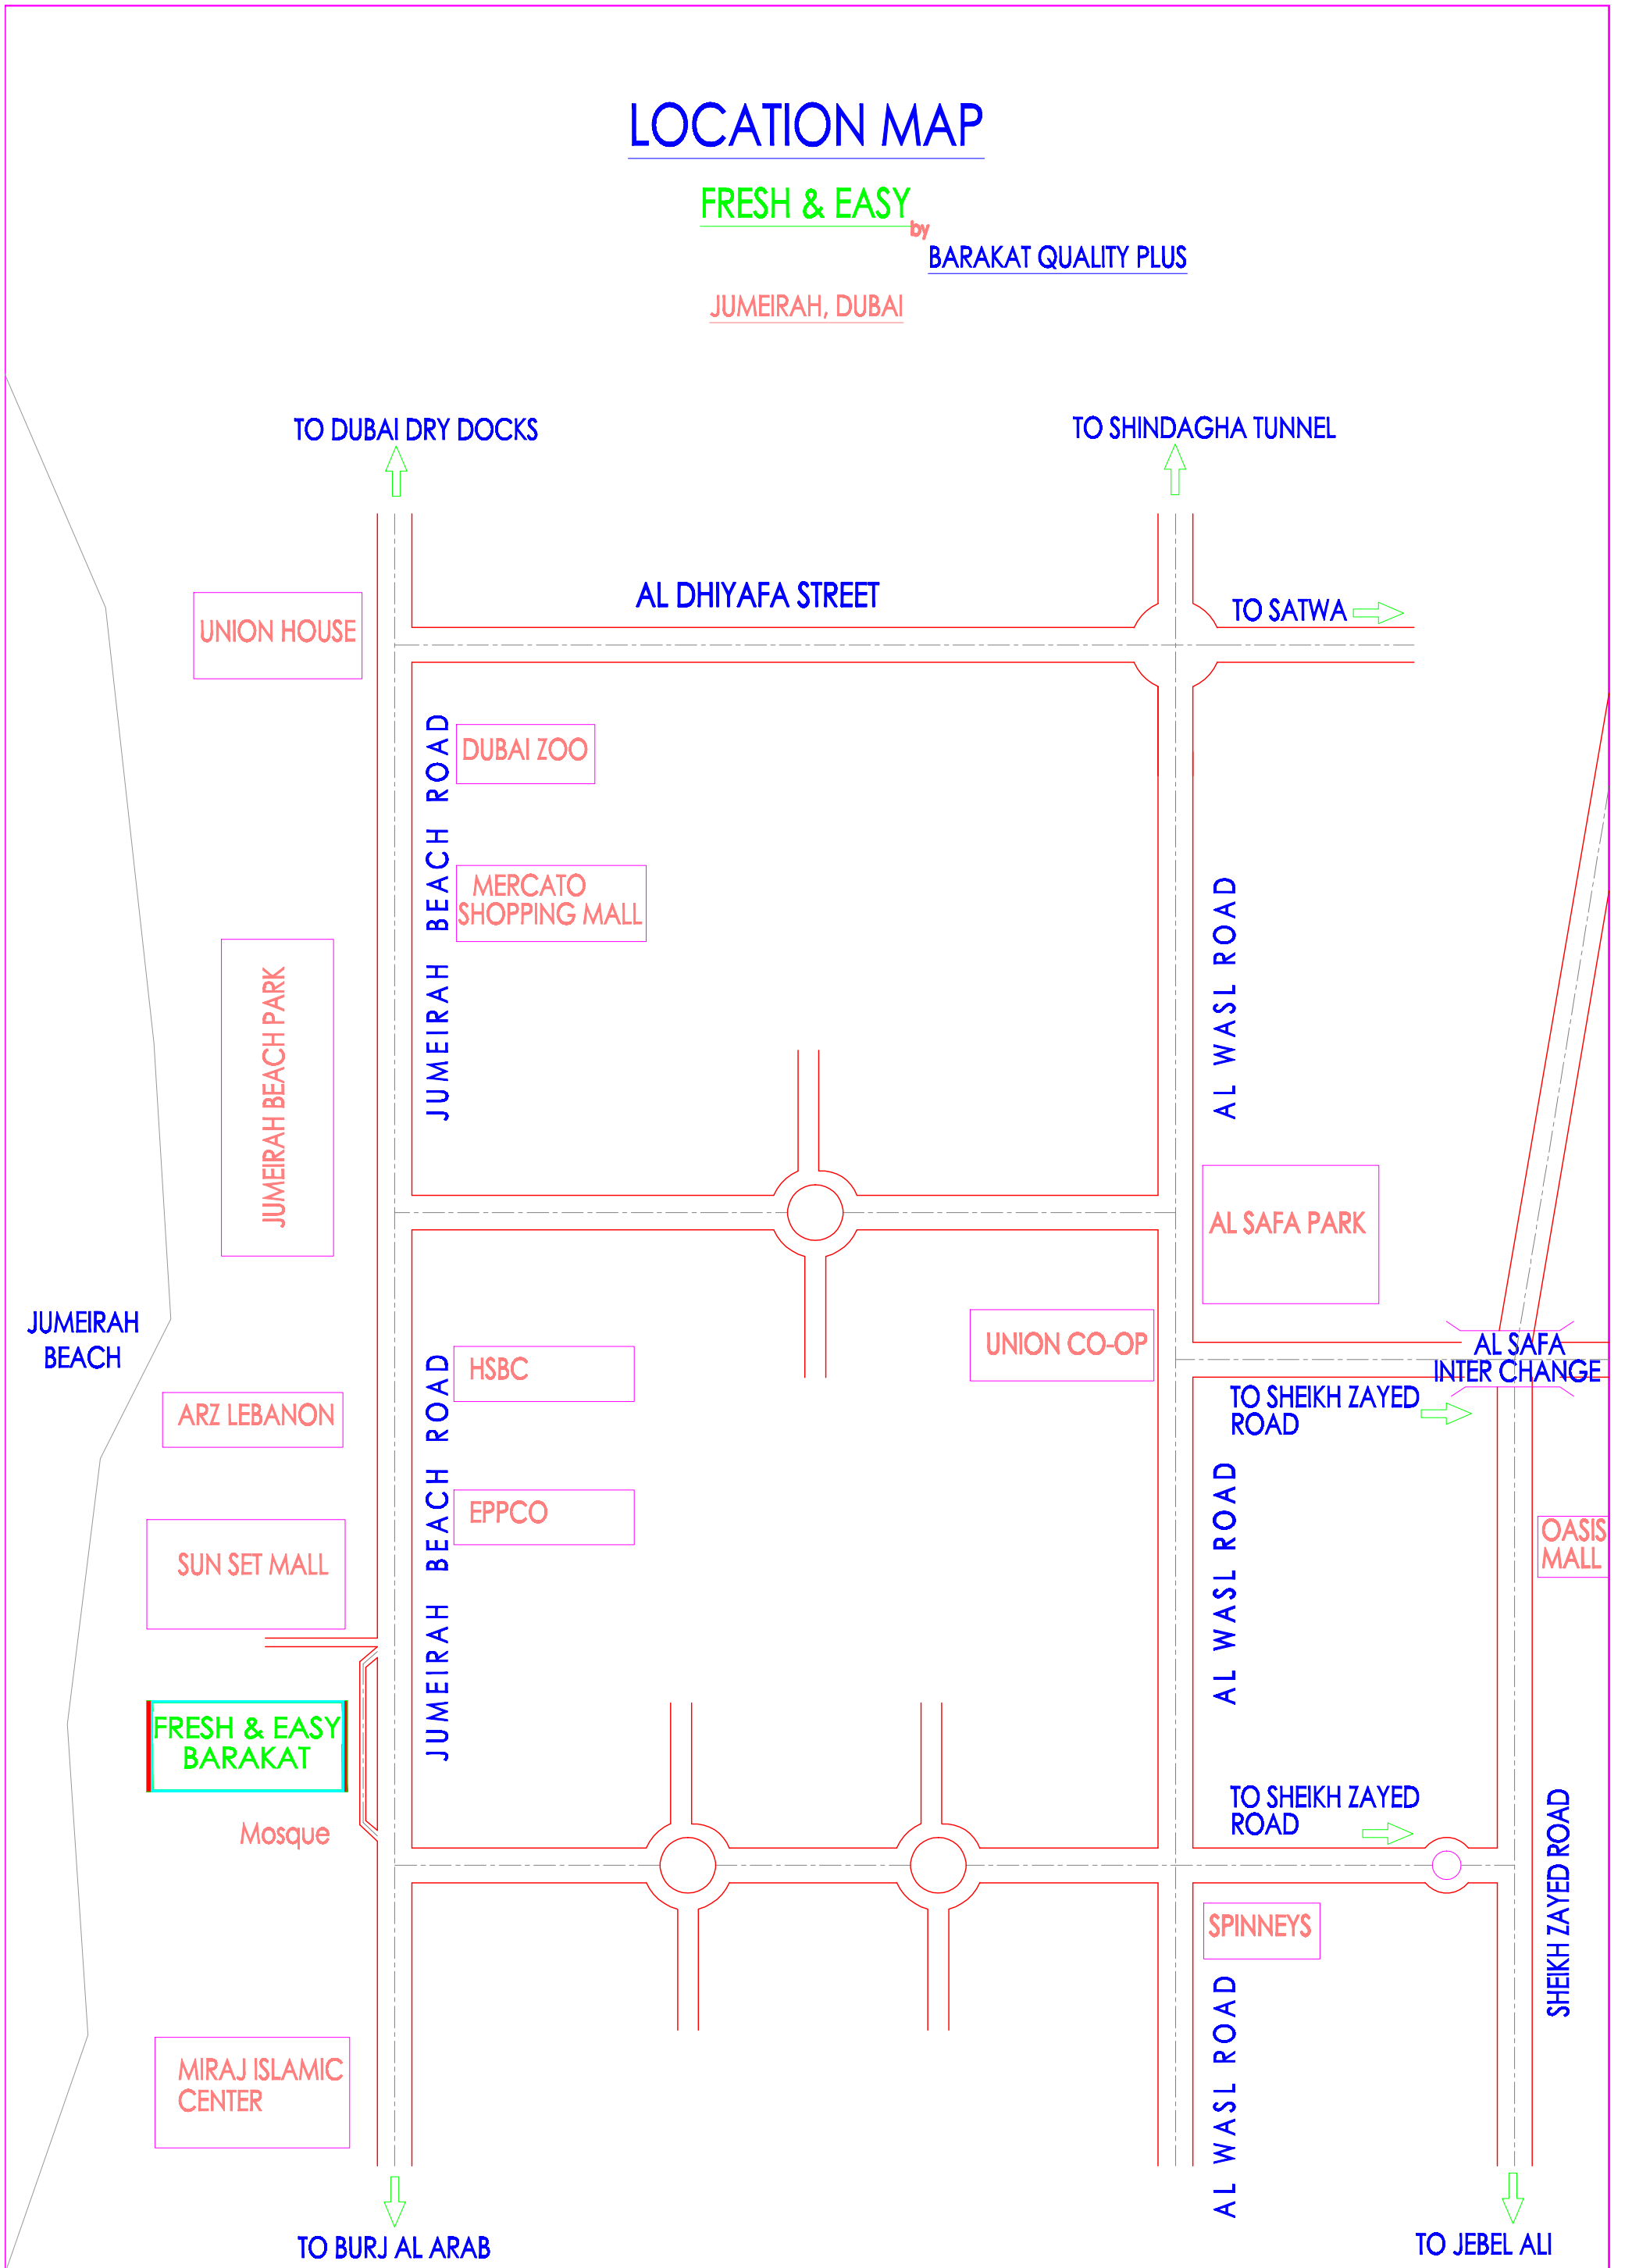

LOCATION MAP

FRESH & EASY

by

BARAKAT QUALITY PLUS

JUMEIRAH, DUBAI

TO DUBAI DRY DOCKS

TO SHINDAGHA TUNNEL

AL DHIYAFI STREET

TO SATWA

UNION HOUSE

JUMEIRAH BEACH ROAD

DUBAI ZOO

MERCATO SHOPPING MALL

JUMEIRAH BEACH PARK

AL WASL ROAD

AL SAFA PARK

JUMEIRAH BEACH

ARZ LEBANON

JUMEIRAH BEACH ROAD

HSBC

UNION CO-OP

AL SAFA INTER CHANGE

TO SHEIKH ZAYED ROAD

SUN SET MALL

AL WASL ROAD

SHEIKH ZAYED ROAD

TO BURJ AL ARAB

TO JEBEL ALI